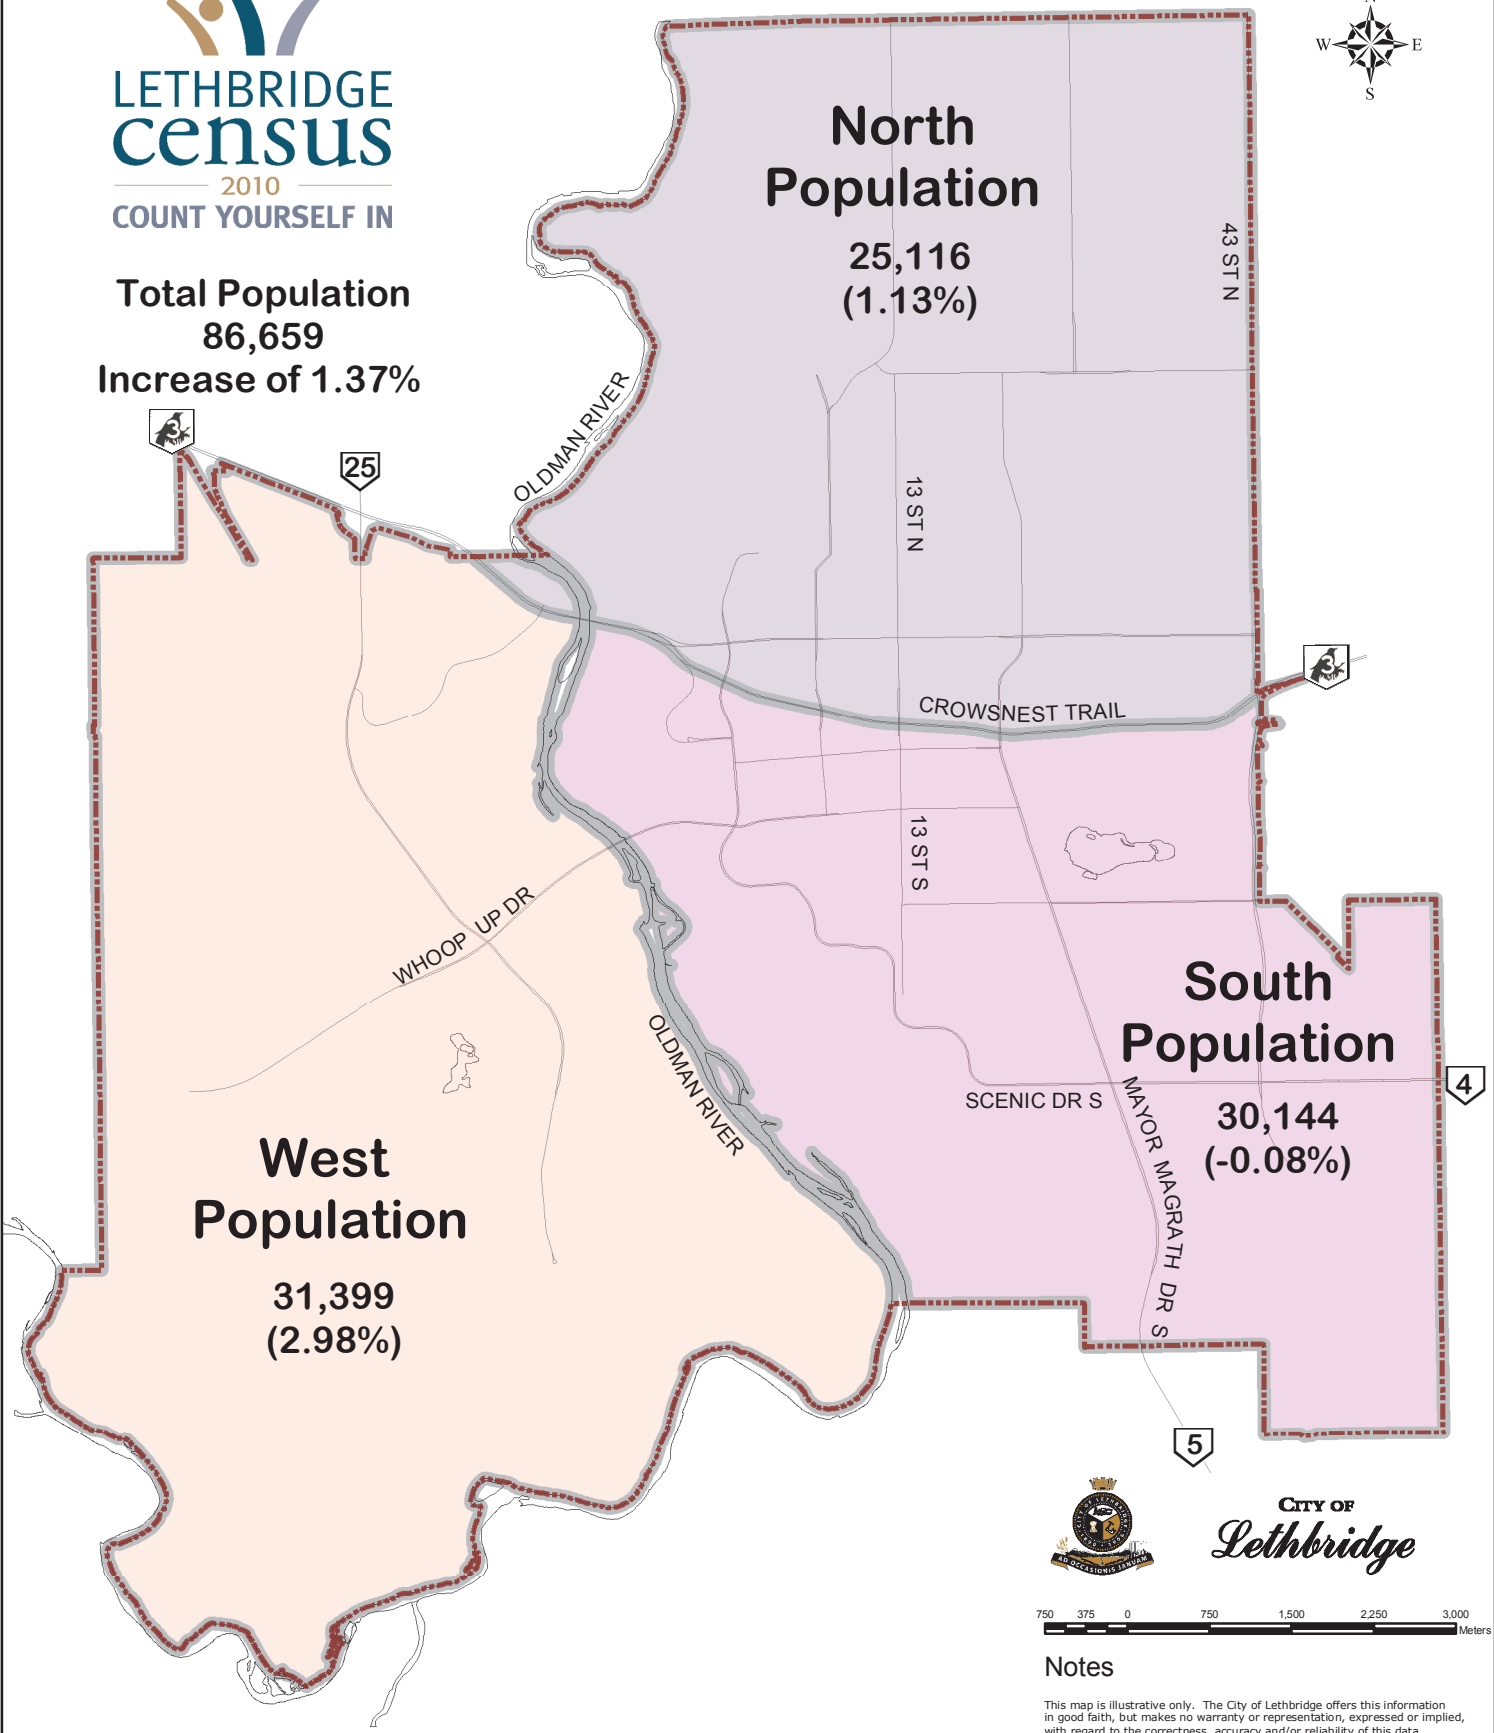

Total Population
86,659
Increase of 1.37%

**North
Population**

25,116
(1.13%)

**West
Population**

31,399
(2.98%)

**South
Population**

30,144
(-0.08%)

CITY OF
Lethbridge

Notes