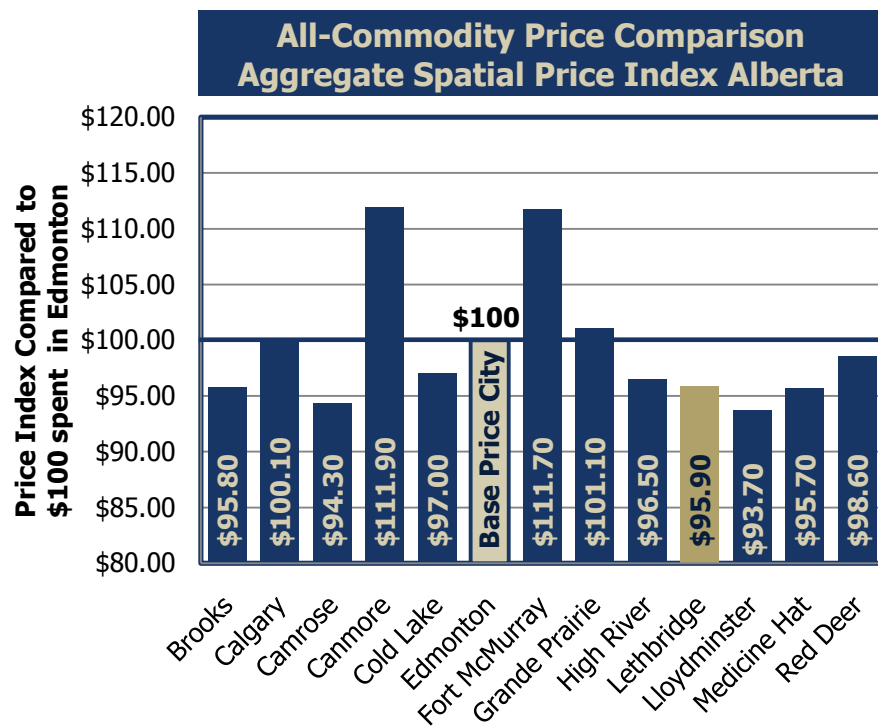

Figure T.2.a

Derived from: Government of Alberta, 2010 Alberta Spatial Price Survey

Note:

The data is displayed in dollar form to facilitate ease of interpretation. Results based on a basket of goods containing up to 293 items. The 2010 Alberta Spatial Price Survey does not produce cost-of-living indices as the methodology employed does not incorporate many of the variables or methodologies necessary to construct such an index.